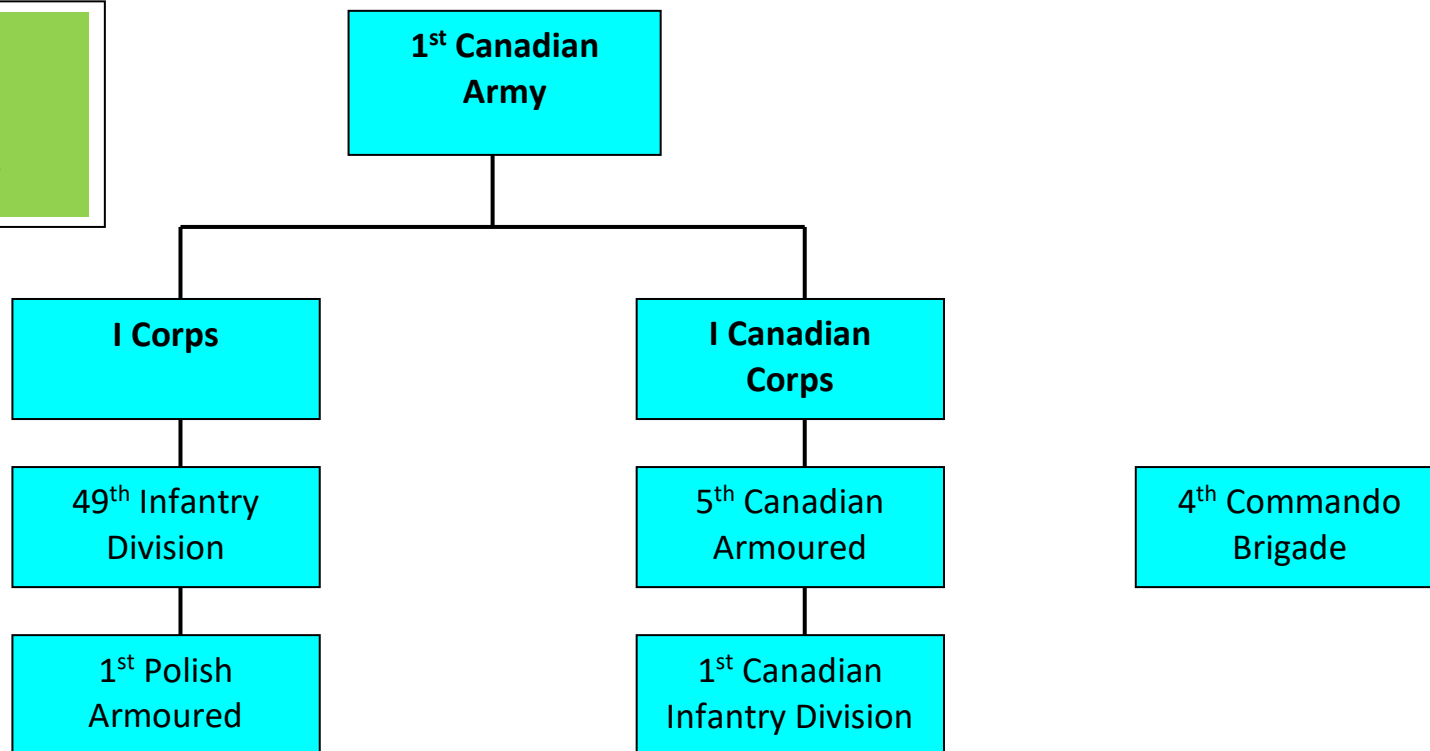

Order of Battle
21st Army Group
24th April 1945
The Rhine Crossing

* = Assault divisions