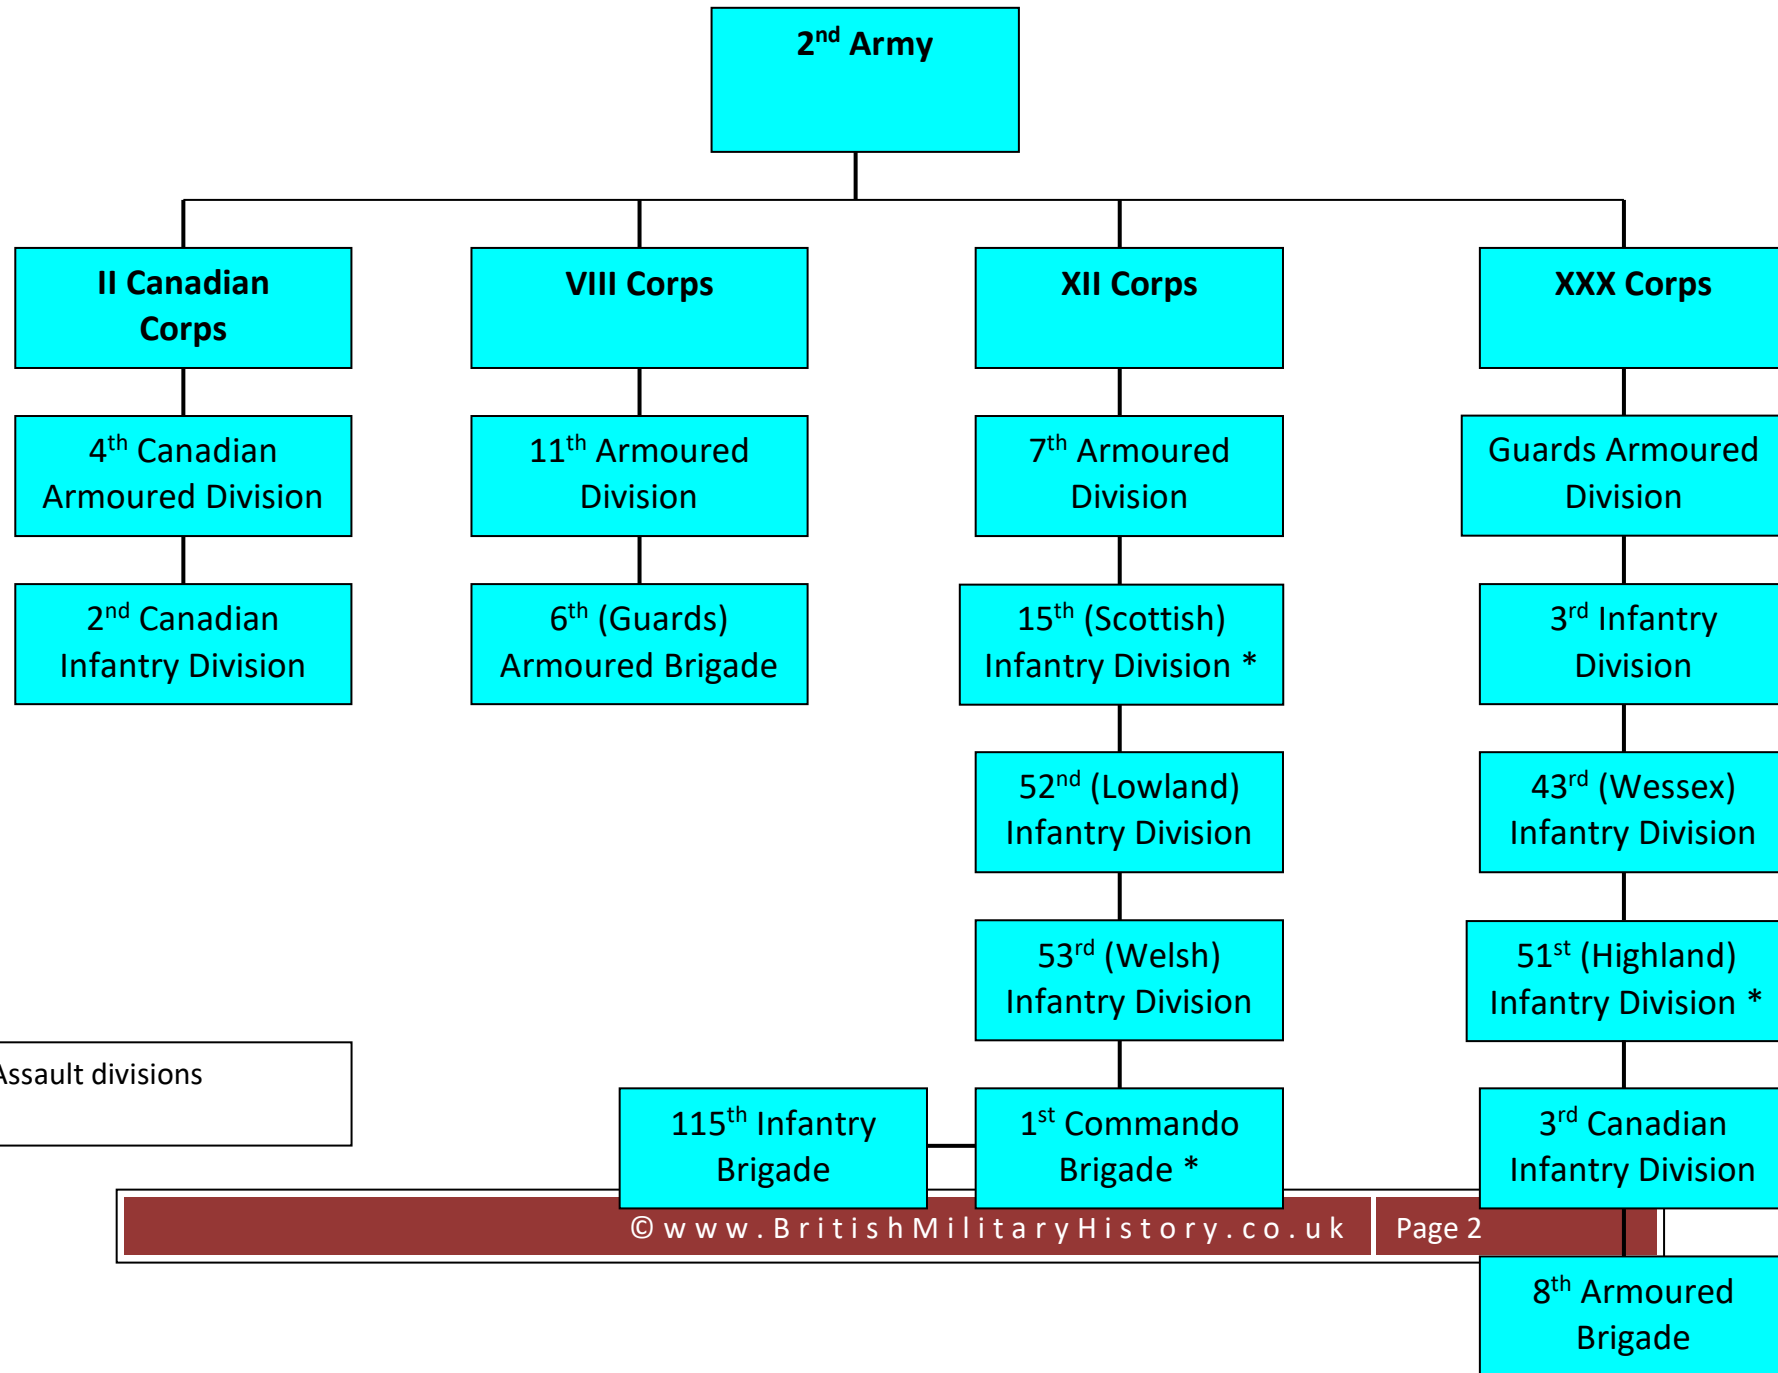

Order of Battle
21st Army Group
24th April 1945
The Rhine Crossing

* = Assault divisions